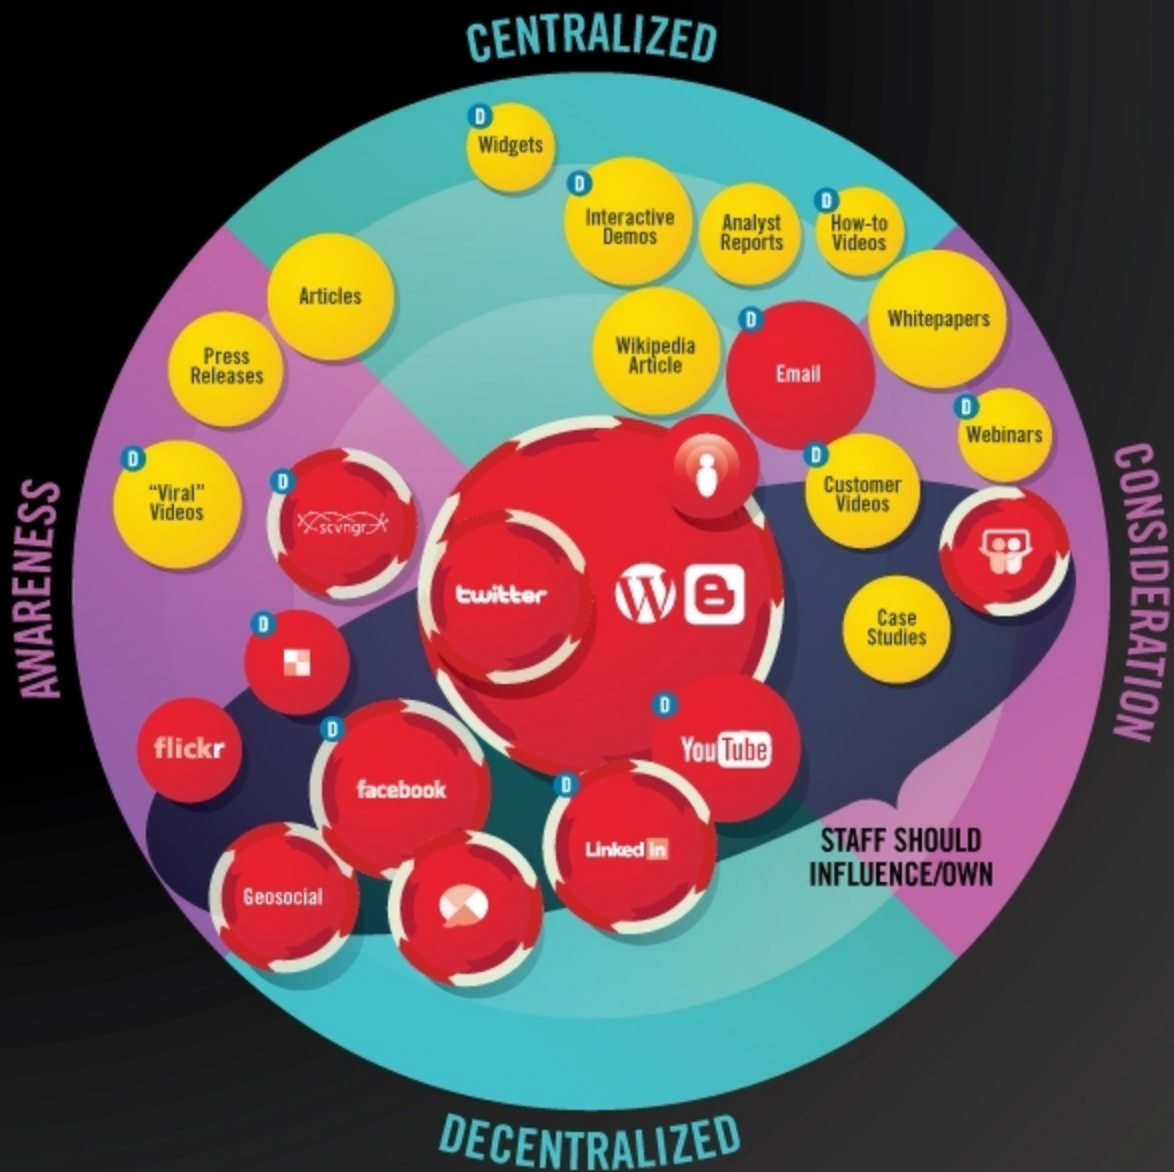

THE CONTENT GRID

Brought to you
by **JESS3** & Eloqua

TYPE **CHANNEL** **TWO-WAY CHANNEL** **D DATA RICH**